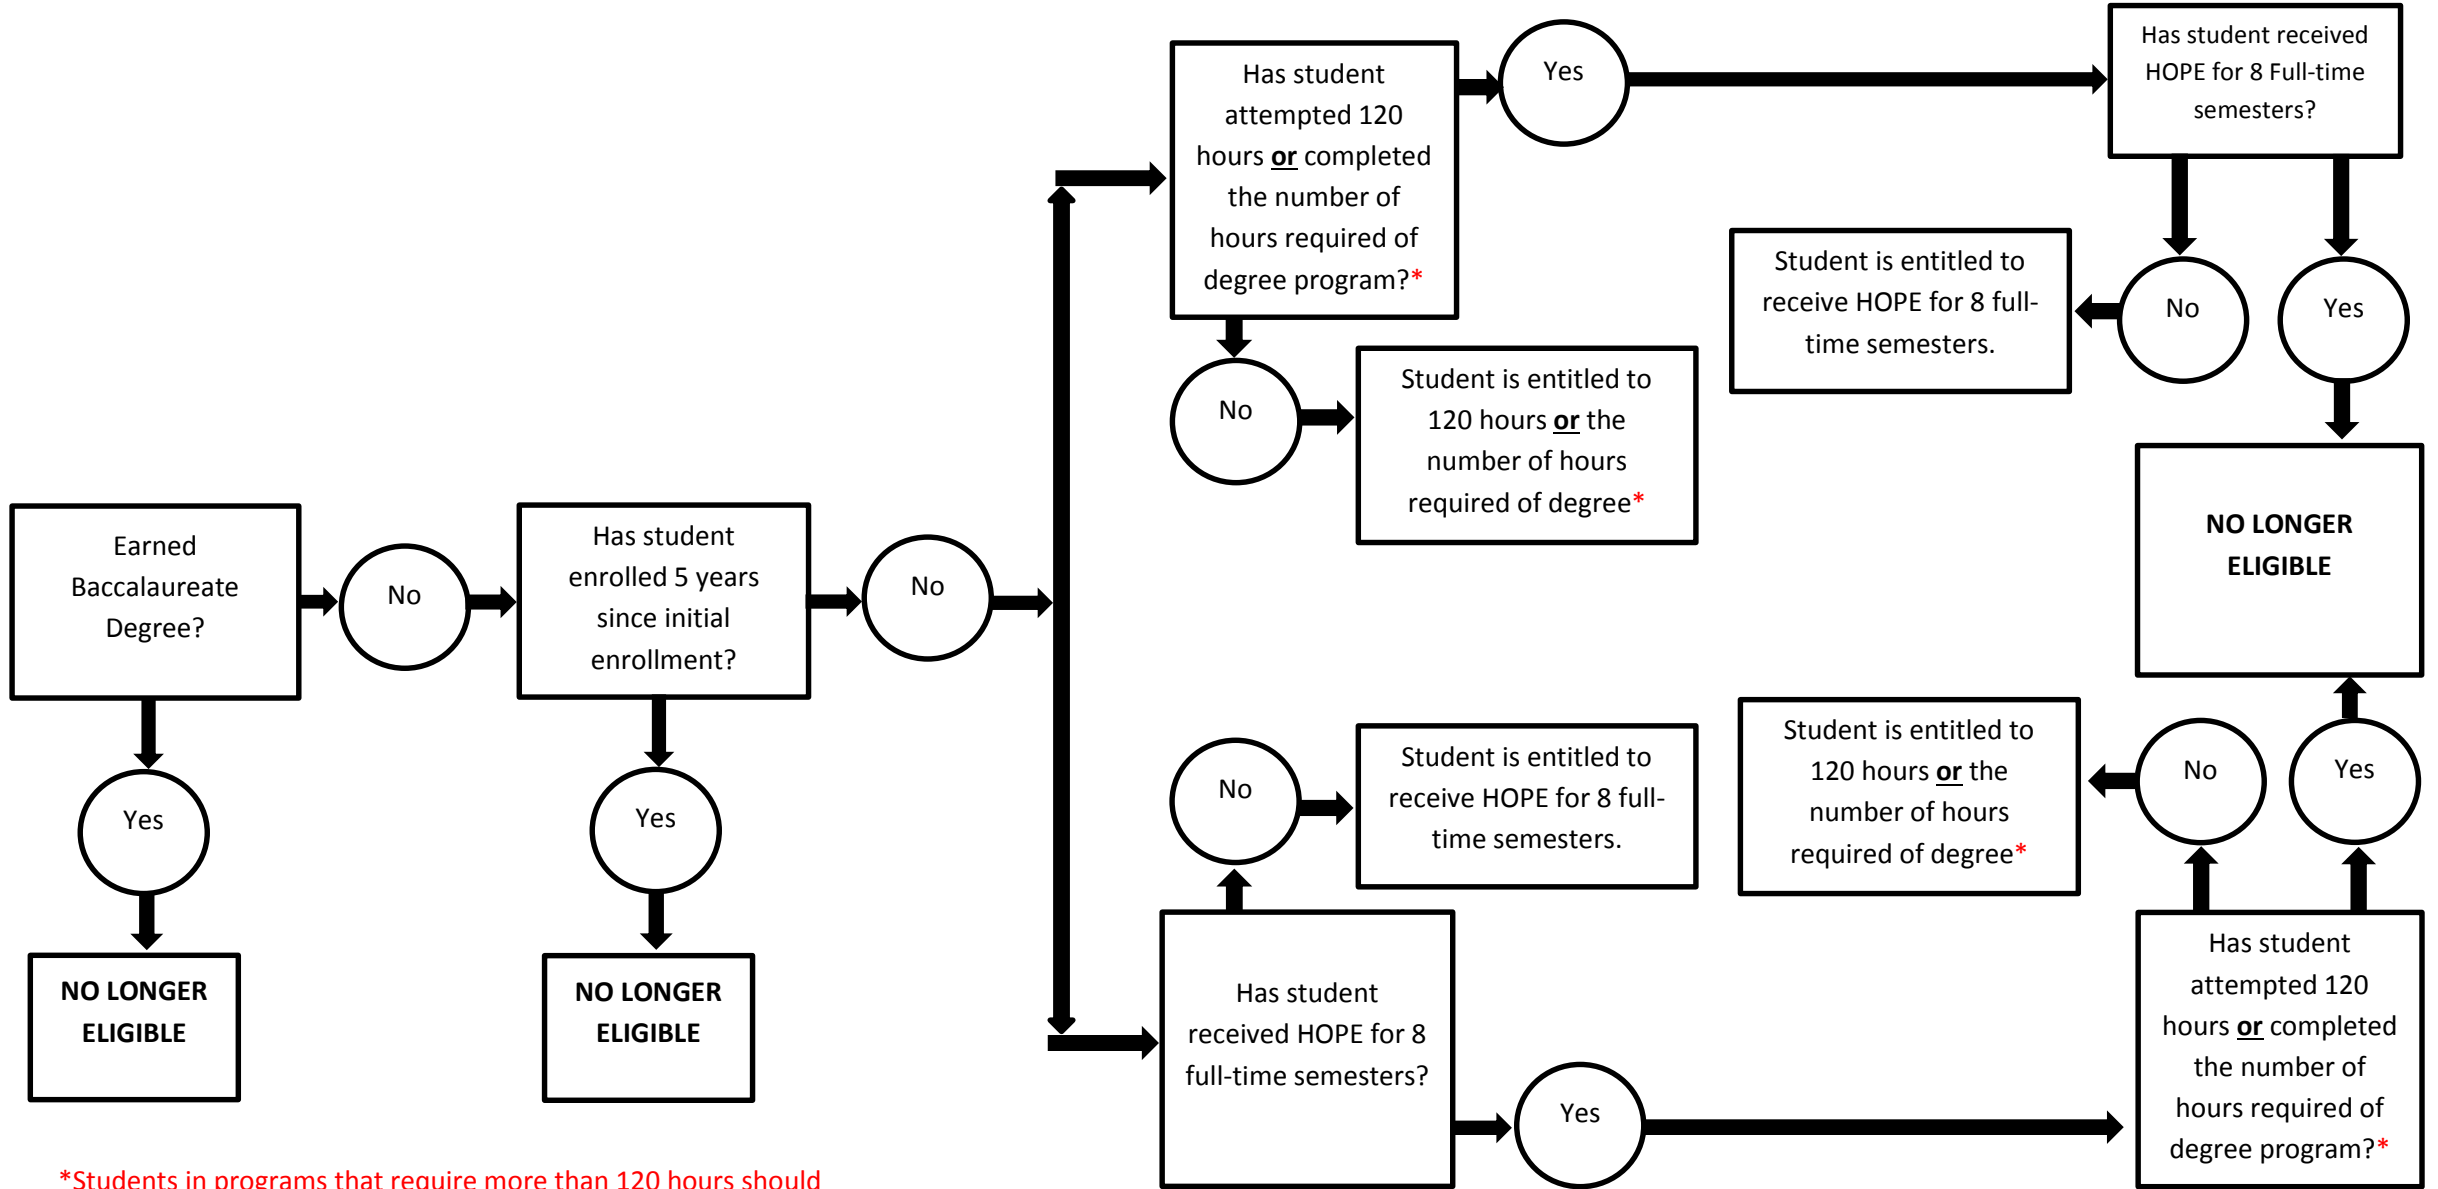

Terminating Event Flowchart for HOPE Scholarship

*Students in programs that require more than 120 hours should submit a request for increase in Maximum Hours form to One Stop.

While the Architecture program requires 160 hours, Hope still has a maximum attempted hour limit of 136 hours if a student has been paid for eight full-time semesters.